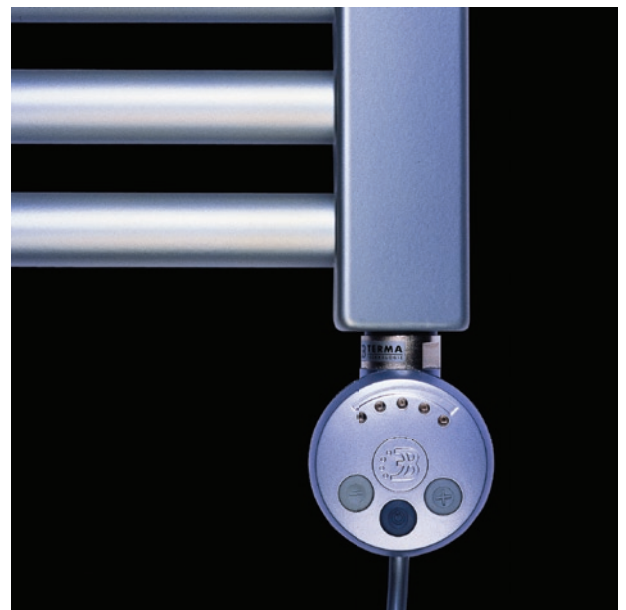

Uniclass L7522	EPIC L22
CI/SfB (56.84)	X

CHROME FINISH BATHROOM LADDER TOWEL RAIL

with Chrome Finished Digital Temperature Control

A simple to install ladder towel rail for the home.
Perfect for bathrooms, nurseries, schools, retirement homes, healthcare and apartments

RADIATOR KEY FEATURES:

Simply wire the heater to a fuse spur / Exclusive design / Easy to hang towels / Fittings supplied / Digital thermostat with 5 temperature settings: 30°C, 37.5°C, 45°C, 52.5°C & 60°C / 2 year warranty

SPECIFICATION:

LINE REF	CODE	DIMENSIONS (W X H X D)	ELEMENT (WATTS)	OUTPUT (WATTS)	OUTPUT (BTU'S)
4.1	ELTR 50/82	500 x 820 X 80	300	300	1023
4.2	ELTR 60/118	600 x 1180 X 80	600	600	2047

DIGITAL THERMOSTATIC CONTROL ELEMENT INCLUDED - DOES NOT WORK WITH REMOTE CONTROL SYSTEM